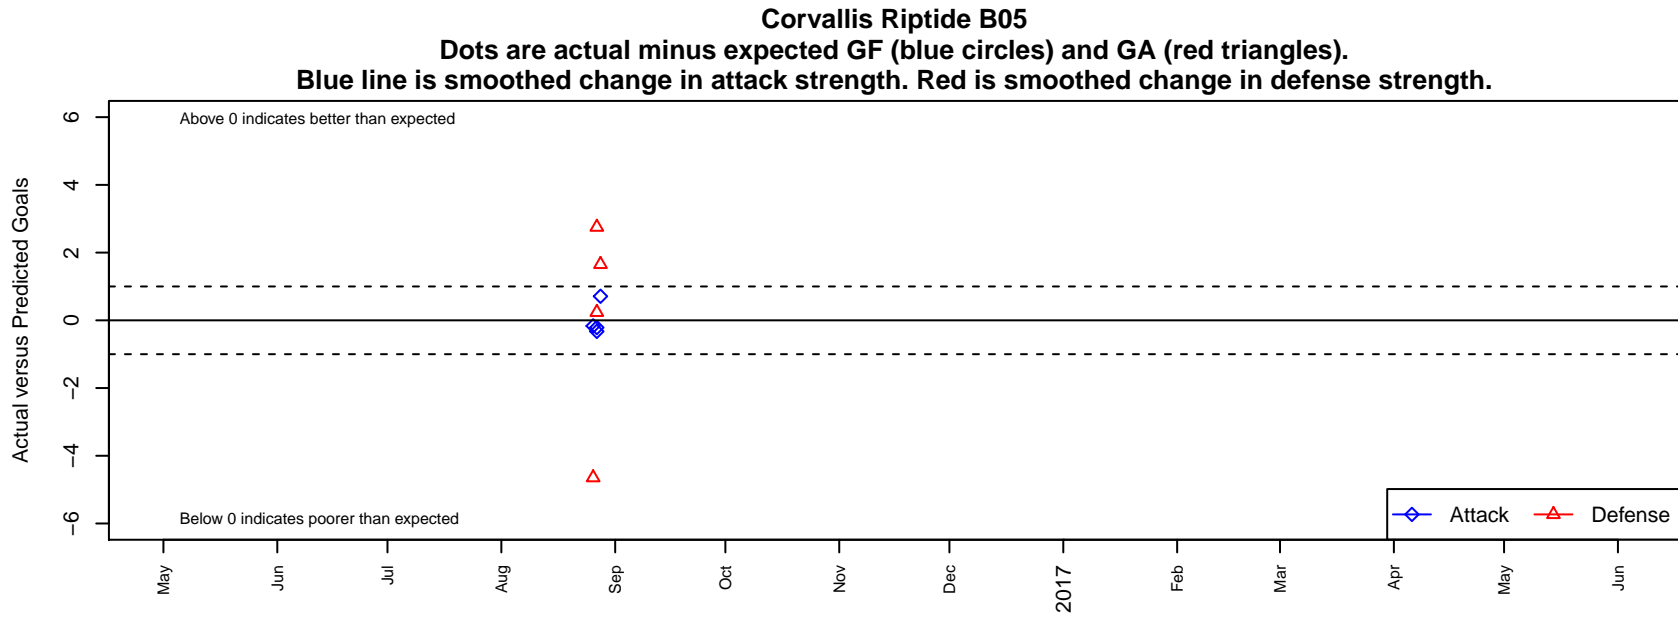

Corvallis Riptide B05

Corvallis, OR
B05 total strength=234
attack=0.17 defense=0.12

alt names used:
Corvallis Riptide

Venues played:
2016 Summer Slam Gold/Silver U12

date	home		away		venue	pred.home	pred.away
2016-08-28	FC Salmon Creek White B05	7	Corvallis Riptide B05	1	2016 Summer Slam Gold/Silver U12	8.65	0.29
2016-08-27	Corvallis Riptide B05	0	NSC Sharks Green B05	6	2016 Summer Slam Gold/Silver U12	0.21	8.75
2016-08-27	LOSC Black B05	3	Corvallis Riptide B05	1	2016 Summer Slam Gold/Silver U12	3.24	1.33
2016-08-26	Westside Timbers Mundial B05	7	Corvallis Riptide B05	1	2016 Summer Slam Gold/Silver U12	2.35	1.17